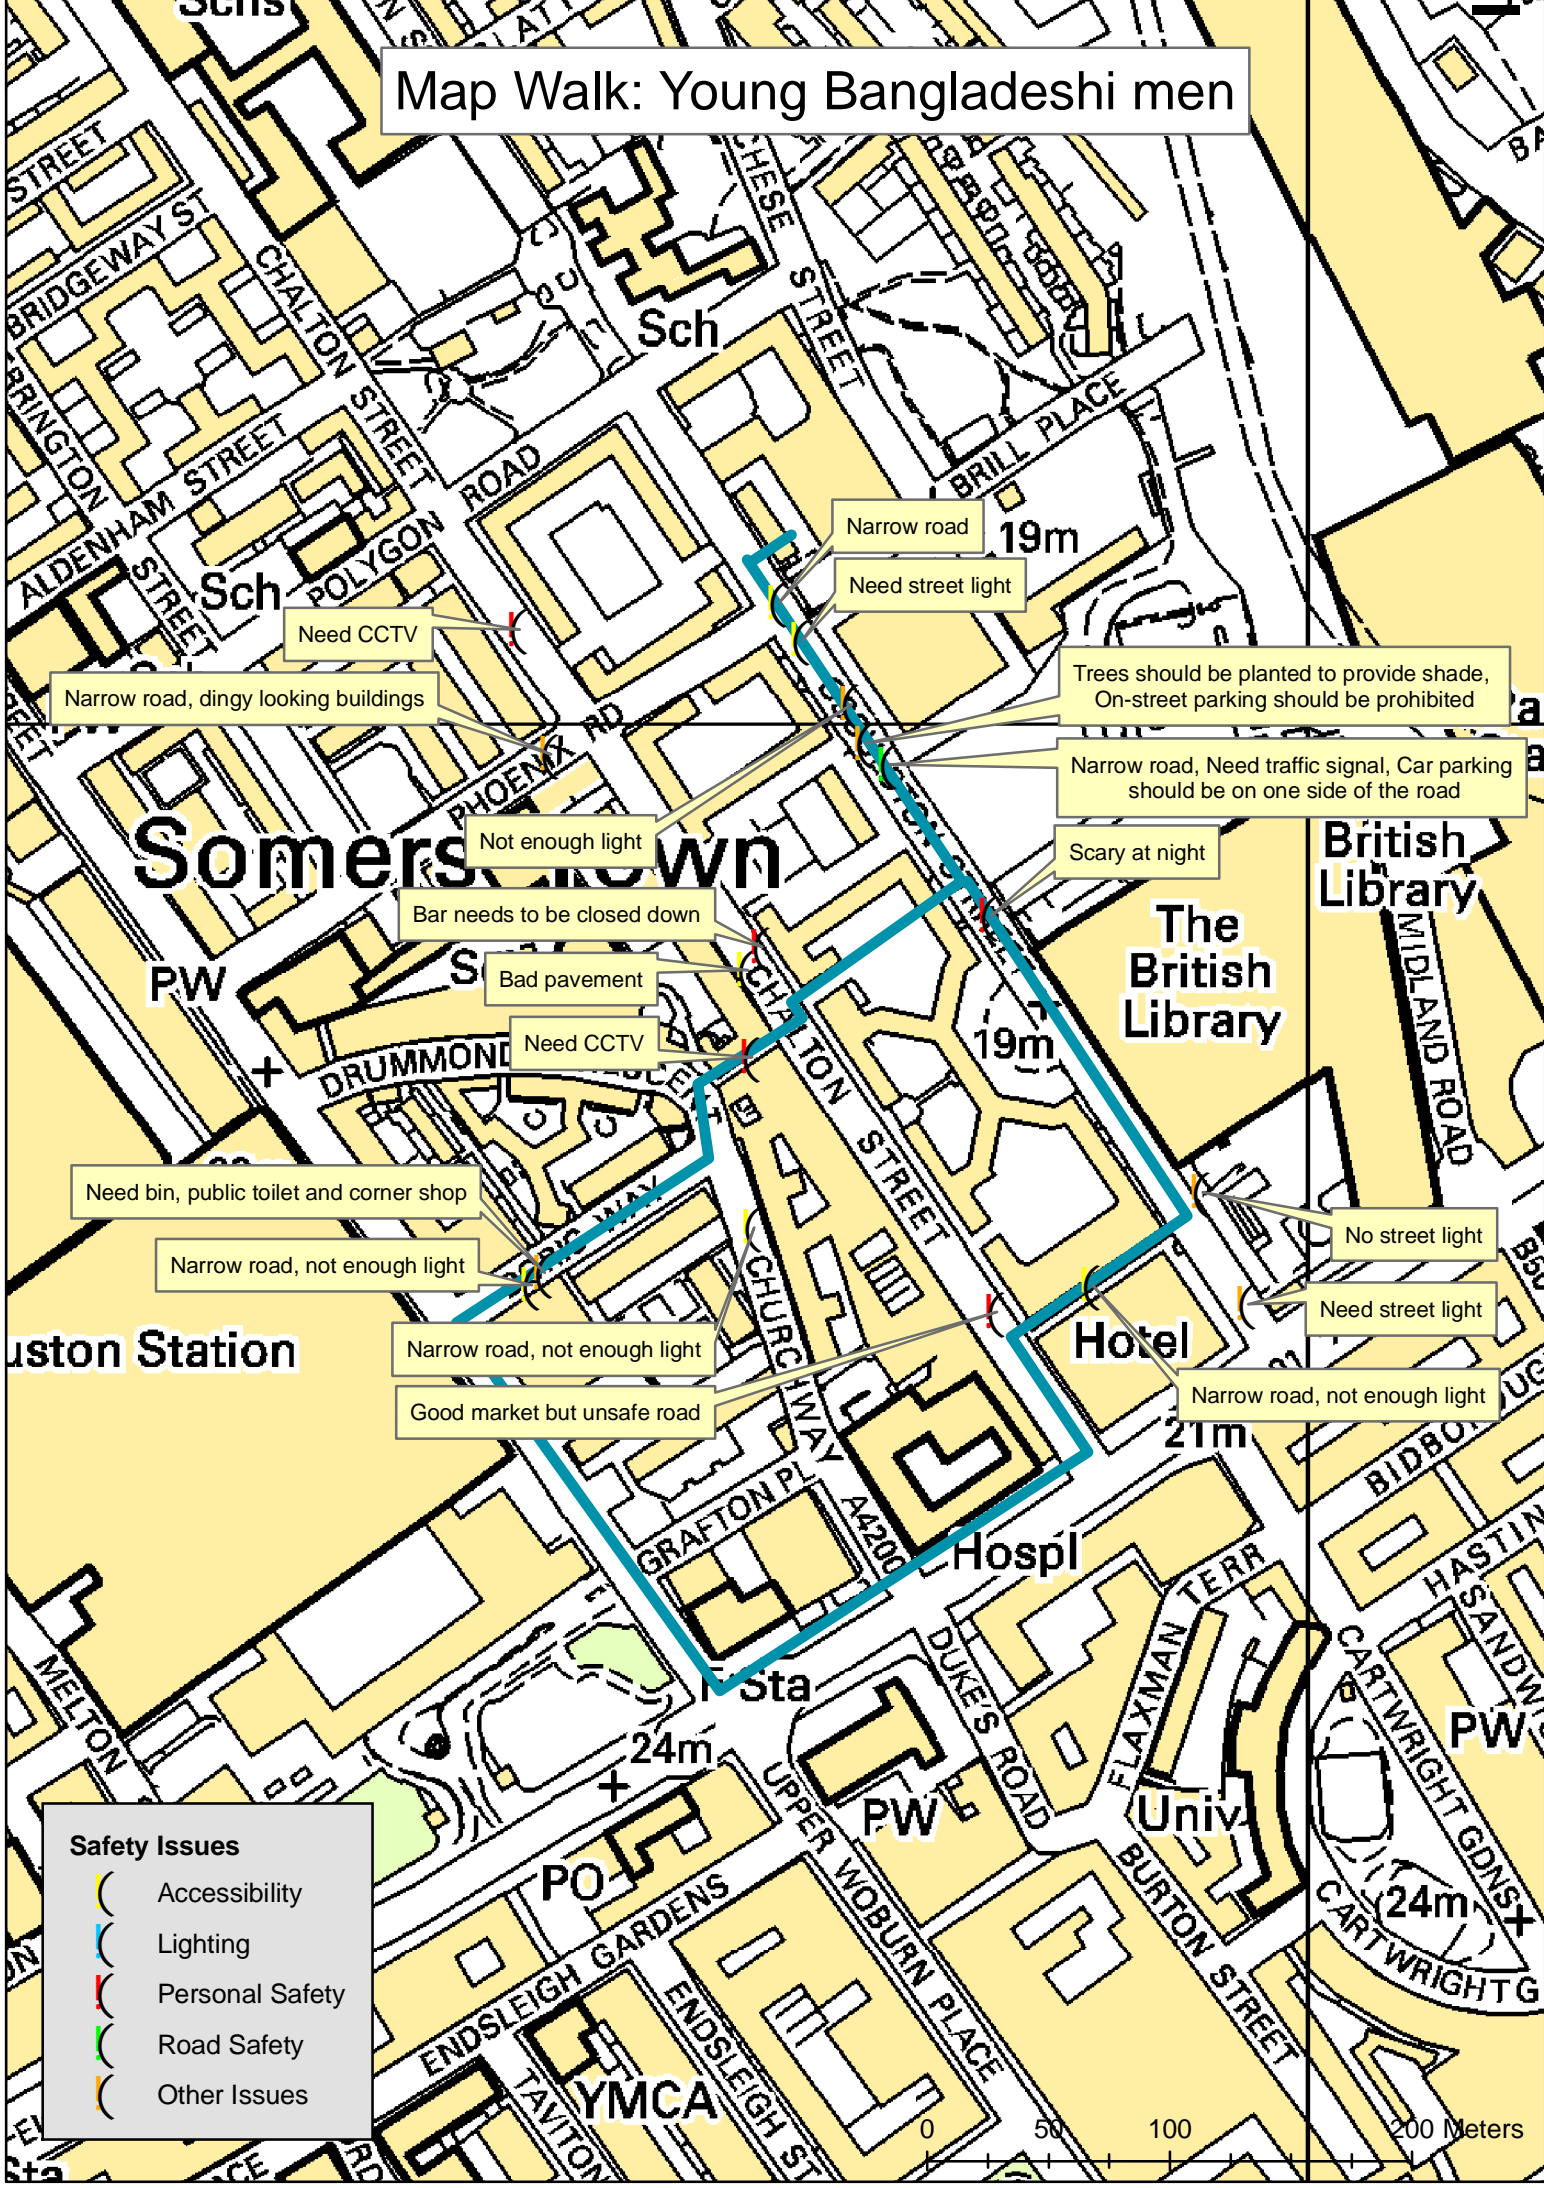

# Map Walk: Young Bangladeshi men

**Safety Issues**

- ( Accessibility
- ( Lighting
- ( Personal Safety
- ( Road Safety
- ( Other Issues

Narrow road 19m  
Need street light

Trees should be planted to provide shade,  
On-street parking should be prohibited